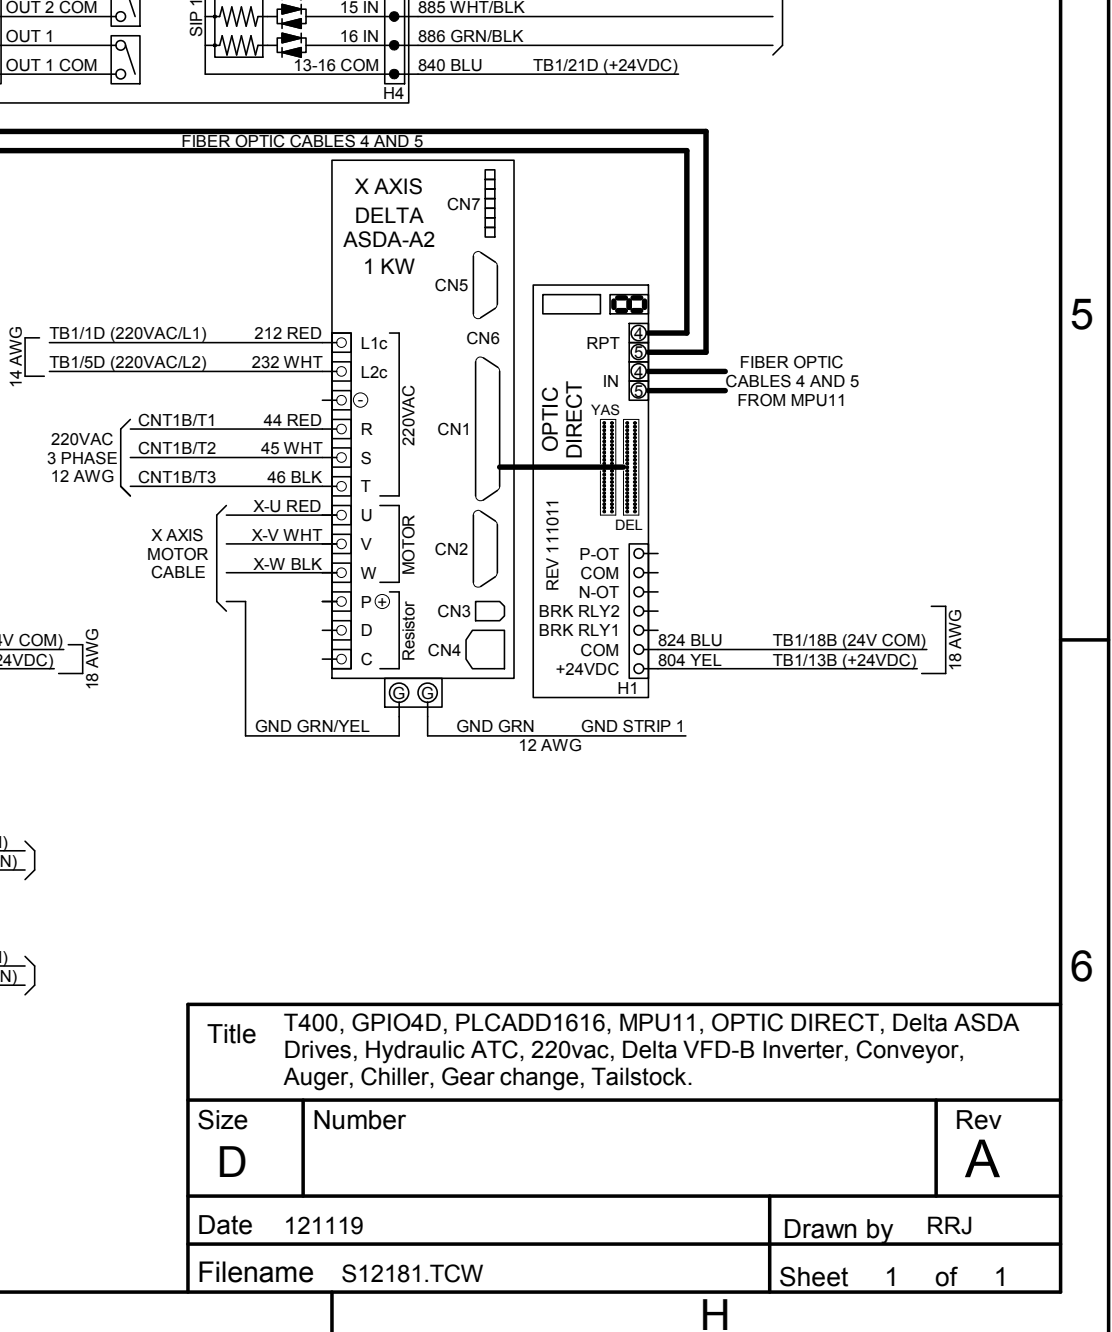

PART	LOCATION
ATC SENSORS	1
AUGER CONNECTOR	16
CONVEYOR MOTOR	14
CHILLER	14
DOOR INTERCONNECTOR	14
CONT1A	02-03 D2-D3
CONT2	04
CONT3/CONT4	02
CONT5	04
CONT6	04
CONT7	04
CONT8	04
CONT9	04
CONT10	04
CONT11	04
CONT12	04
CONT13/CONT14	04
CONT15	04
CONT16	04
CONT17	04
CONT18	04
CONT19	04
CONT20	04
CONT21	04
CONT22	04
CONT23	04
CONT24	04
CONT25	04
CONT26	04
CONT27	04
CONT28	04
CONT29	04
CONT30	04
CONT31	04
CONT32	04
CONT33	04
CONT34	04
CONT35	04
CONT36	04
CONT37	04
CONT38	04
CONT39	04
CONT40	04
CONT41	04
CONT42	04
CONT43	04
CONT44	04
CONT45	04
CONT46	04
CONT47	04
CONT48	04
CONT49	04
CONT50	04
CONT51	04
CONT52	04
CONT53	04
CONT54	04
CONT55	04
CONT56	04
CONT57	04
CONT58	04
CONT59	04
CONT60	04
CONT61	04
CONT62	04
CONT63	04
CONT64	04
CONT65	04
CONT66	04
CONT67	04
CONT68	04
CONT69	04
CONT70	04
CONT71	04
CONT72	04
CONT73	04
CONT74	04
CONT75	04
CONT76	04
CONT77	04
CONT78	04
CONT79	04
CONT80	04
CONT81	04
CONT82	04
CONT83	04
CONT84	04
CONT85	04
CONT86	04
CONT87	04
CONT88	04
CONT89	04
CONT90	04
CONT91	04
CONT92	04
CONT93	04
CONT94	04
CONT95	04
CONT96	04
CONT97	04
CONT98	04
CONT99	04
CONT100	04

Title		T400, GPIO4D, PLCADD1616, MPU11, OPTIC DIRECT, Delta ASDA Drives, Hydraulic ATC, 220vac, Delta VFD-B Inverter, Conveyor, Auger, Chiller, Gear change, Tailstock.	
Size	Number		
D			
Date	121119	Drawn by	RRJ
Filename	S12181.TCW	Sheet	1 of 1