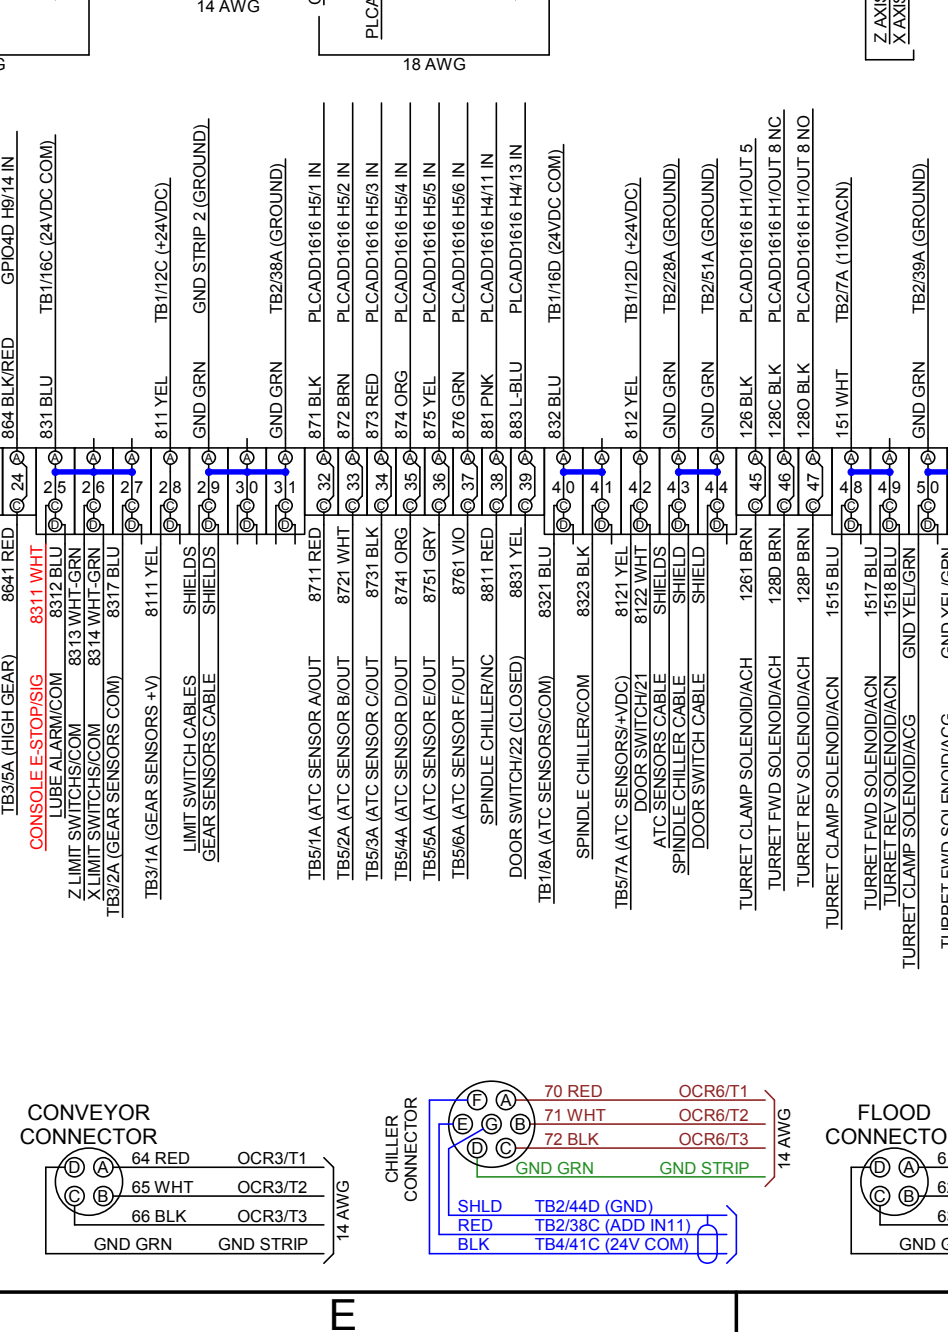

PART	LOCATION
ATC SENSORS	1
AUGER CONNECTOR	16
CONVEYOR MOTOR	14
CHILLER	14
DOOR INTERCONNECTOR	14
CONT1A	02-03 D2-D3
CONT2	04
CONT3/CONT4	02
CONT5	04
CONT6	04
CONT7	04
CONT8	04
CONT9	04
CONT10	04
CONT11	04
CONT12	04
CONT13/CONT14	04
CONT15	04
CONT16	04
CONT17	04
CONT18	04
CONT19	04
CONT20	04
CONT21	04
CONT22	04
CONT23	04
CONT24	04
CONT25	04
CONT26	04
CONT27	04
CONT28	04
CONT29	04
CONT30	04
CONT31	04
CONT32	04
CONT33	04
CONT34	04
CONT35	04
CONT36	04
CONT37	04
CONT38	04
CONT39	04
CONT40	04
CONT41	04
CONT42	04
CONT43	04
CONT44	04
CONT45	04
CONT46	04
CONT47	04
CONT48	04
CONT49	04
CONT50	04
CONT51	04
CONT52	04
CONT53	04
CONT54	04
CONT55	04
CONT56	04
CONT57	04
CONT58	04
CONT59	04
CONT60	04
CONT61	04
CONT62	04
CONT63	04
CONT64	04
CONT65	04
CONT66	04
CONT67	04
CONT68	04
CONT69	04
CONT70	04
CONT71	04
CONT72	04
CONT73	04
CONT74	04
CONT75	04
CONT76	04
CONT77	04
CONT78	04
CONT79	04
CONT80	04
CONT81	04
CONT82	04
CONT83	04
CONT84	04
CONT85	04
CONT86	04
CONT87	04
CONT88	04
CONT89	04
CONT90	04
CONT91	04
CONT92	04
CONT93	04
CONT94	04
CONT95	04
CONT96	04
CONT97	04
CONT98	04
CONT99	04
CONT100	04

Title		T400, GPIO4D, PLCADD1616, MPU11, OPTIC DIRECT, Delta ASDA Drives, Hydraulic ATC, 220vac, Delta VFD-B Inverter, Conveyor, Auger, Chiller, Gear change, Tailstock.	
Size	Number		
D			
Date	121119	Drawn by	RRJ
Filename	S12181.TCW	Sheet	1 of 1