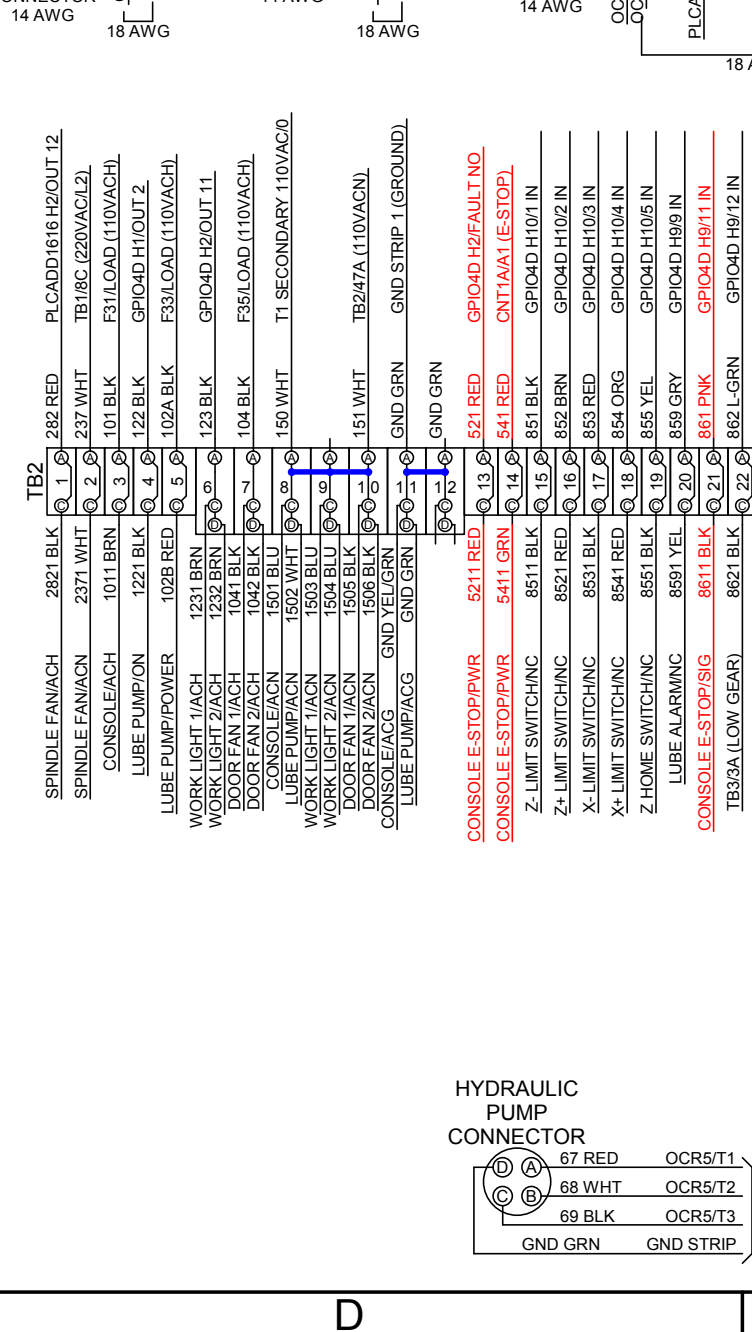

PART	LOCATION
ATC SENSORS	1
AUGER CONNECTOR	16
CONVEYOR MOTOR	14
CHILLER	14
DOOR INTERCONNECTOR	14
CONT1A	02-03 D2-D3
CONT2	04
CONT3/CONT4	02
CONT5	04
CONT6	04
CONT7	04
CONT8	04
CONT9	04
CONT10	04
CONT11	04
CONT12	04
CONT13/CONT14	04
CONT15	04
CONT16	04
CONT17	04
CONT18	04
CONT19	04
CONT20	04
CONT21	04
CONT22	04
CONT23	04
CONT24	04
CONT25	04
CONT26	04
CONT27	04
CONT28	04
CONT29	04
CONT30	04
CONT31	04
CONT32	04
CONT33	04
CONT34	04
CONT35	04
CONT36	04
CONT37	04
CONT38	04
CONT39	04
CONT40	04
CONT41	04
CONT42	04
CONT43	04
CONT44	04
CONT45	04
CONT46	04
CONT47	04
CONT48	04
CONT49	04
CONT50	04
CONT51	04
CONT52	04
CONT53	04
CONT54	04
CONT55	04
CONT56	04
CONT57	04
CONT58	04
CONT59	04
CONT60	04
CONT61	04
CONT62	04
CONT63	04
CONT64	04
CONT65	04
CONT66	04
CONT67	04
CONT68	04
CONT69	04
CONT70	04
CONT71	04
CONT72	04
CONT73	04
CONT74	04
CONT75	04
CONT76	04
CONT77	04
CONT78	04
CONT79	04
CONT80	04
CONT81	04
CONT82	04
CONT83	04
CONT84	04
CONT85	04
CONT86	04
CONT87	04
CONT88	04
CONT89	04
CONT90	04
CONT91	04
CONT92	04
CONT93	04
CONT94	04
CONT95	04
CONT96	04
CONT97	04
CONT98	04
CONT99	04
CONT100	04

Title		T400, GPIO4D, PLCADD1616, MPU11, OPTIC DIRECT, Delta ASDA Drives, Hydraulic ATC, 220vac, Delta VFD-B Inverter, Conveyor, Auger, Chiller, Gear change, Tailstock.	
Size	Number		
D			
Date	121119	Drawn by	RRJ
Filename	S12181.TCW	Sheet	1 of 1