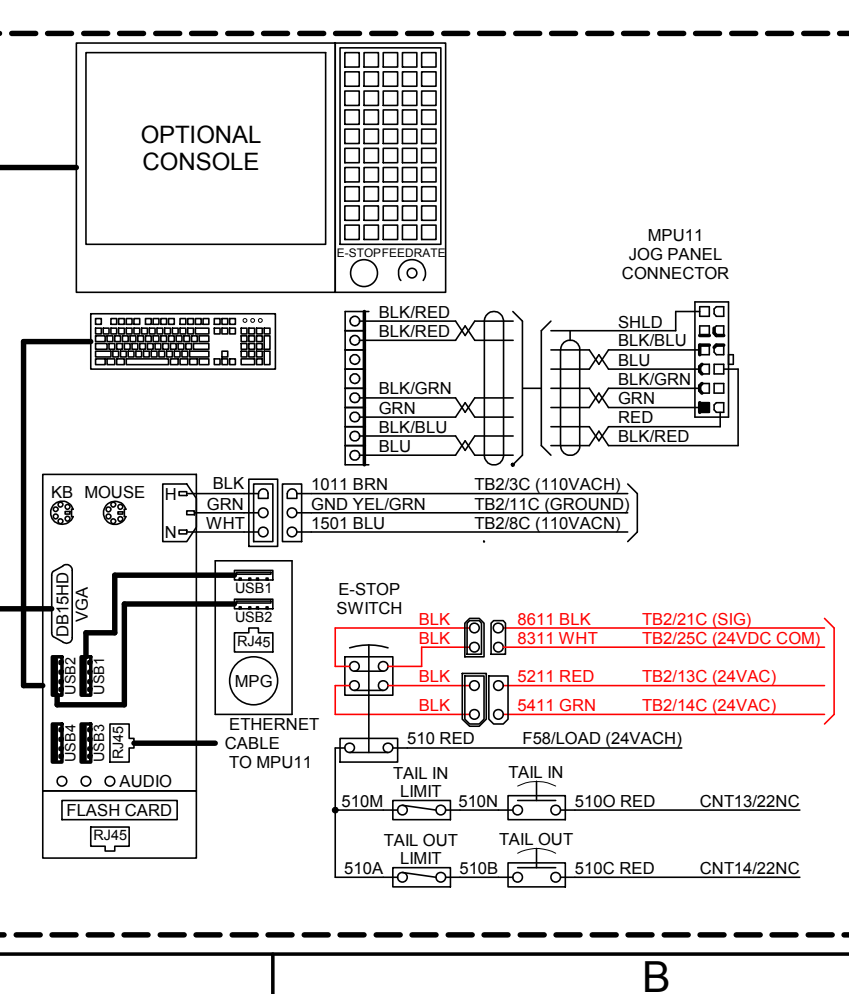

PART	LOCATION
ATC SENSORS	1
AUGER CONNECTOR	16
CONVEYOR MOTOR	14
CHILLER	14
DOOR INTERCONNECTOR	14
CONT1A	02-03 D2-D3
CONT2	04
CONT3/CONT4	02
CONT5	04
CONT6	04
CONT7	04
CONT8	04
CONT9	04
CONT10	04
CONT11	04
CONT12	04
CONT13/CONT14	04
CONT15	04
CONT16	04
CONT17	04
CONT18	04
CONT19	04
CONT20	04
CONT21	04
CONT22	04
CONT23	04
CONT24	04
CONT25	04
CONT26	04
CONT27	04
CONT28	04
CONT29	04
CONT30	04
CONT31	04
CONT32	04
CONT33	04
CONT34	04
CONT35	04
CONT36	04
CONT37	04
CONT38	04
CONT39	04
CONT40	04
CONT41	04
CONT42	04
CONT43	04
CONT44	04
CONT45	04
CONT46	04
CONT47	04
CONT48	04
CONT49	04
CONT50	04
CONT51	04
CONT52	04
CONT53	04
CONT54	04
CONT55	04
CONT56	04
CONT57	04
CONT58	04
CONT59	04
CONT60	04
CONT61	04
CONT62	04
CONT63	04
CONT64	04
CONT65	04
CONT66	04
CONT67	04
CONT68	04
CONT69	04
CONT70	04
CONT71	04
CONT72	04
CONT73	04
CONT74	04
CONT75	04
CONT76	04
CONT77	04
CONT78	04
CONT79	04
CONT80	04
CONT81	04
CONT82	04
CONT83	04
CONT84	04
CONT85	04
CONT86	04
CONT87	04
CONT88	04
CONT89	04
CONT90	04
CONT91	04
CONT92	04
CONT93	04
CONT94	04
CONT95	04
CONT96	04
CONT97	04
CONT98	04
CONT99	04
CONT100	04

Title		T400, GPIO4D, PLCADD1616, MPU11, OPTIC DIRECT, Delta ASDA Drives, Hydraulic ATC, 220vac, Delta VFD-B Inverter, Conveyor, Auger, Chiller, Gear change, Tailstock.	
Size	Number		
D			
Date	121119	Drawn by	RRJ
Filename	S12181.TCW	Sheet	1 of 1