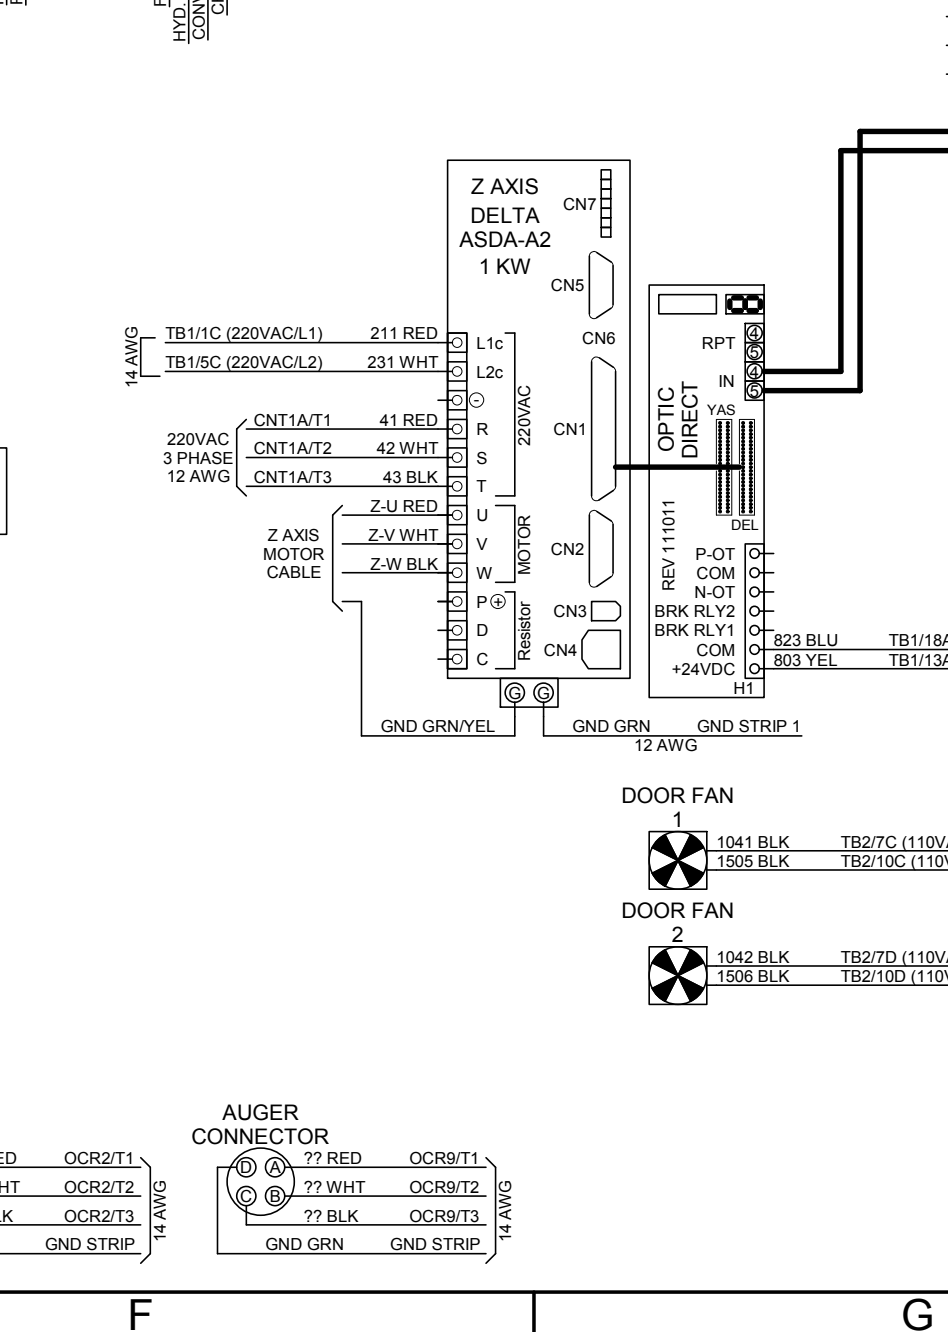

PART	LOCATION
ATC SENSORS	1
AUGER CONNECTOR	16
CONVEYOR MOTOR	14
CHILLER	14
DOOR INTERCONNECTOR	14
CONT1A	02-03 D2-D3
CONT2	04
CONT3/CONT4	02
CONT5	04
CONT6	04
CONT7	04
CONT8	04
CONT9	04
CONT10	04
CONT11	04
CONT12	04
CONT13/CONT14	04
CONT15	04
CONT16	04
CONT17	04
CONT18	04
CONT19	04
CONT20	04
CONT21	04
CONT22	04
CONT23	04
CONT24	04
CONT25	04
CONT26	04
CONT27	04
CONT28	04
CONT29	04
CONT30	04
CONT31	04
CONT32	04
CONT33	04
CONT34	04
CONT35	04
CONT36	04
CONT37	04
CONT38	04
CONT39	04
CONT40	04
CONT41	04
CONT42	04
CONT43	04
CONT44	04
CONT45	04
CONT46	04
CONT47	04
CONT48	04
CONT49	04
CONT50	04
CONT51	04
CONT52	04
CONT53	04
CONT54	04
CONT55	04
CONT56	04
CONT57	04
CONT58	04
CONT59	04
CONT60	04
CONT61	04
CONT62	04
CONT63	04
CONT64	04
CONT65	04
CONT66	04
CONT67	04
CONT68	04
CONT69	04
CONT70	04
CONT71	04
CONT72	04
CONT73	04
CONT74	04
CONT75	04
CONT76	04
CONT77	04
CONT78	04
CONT79	04
CONT80	04
CONT81	04
CONT82	04
CONT83	04
CONT84	04
CONT85	04
CONT86	04
CONT87	04
CONT88	04
CONT89	04
CONT90	04
CONT91	04
CONT92	04
CONT93	04
CONT94	04
CONT95	04
CONT96	04
CONT97	04
CONT98	04
CONT99	04
CONT100	04

Title		T400, GPIO4D, PLCADD1616, MPU11, OPTIC DIRECT, Delta ASDA Drives, Hydraulic ATC, 220vac, Delta VFD-B Inverter, Conveyor, Auger, Chiller, Gear change, Tailstock.	
Size	Number		
D			
Date	121119	Drawn by	RRJ
Filename	S12181.TCW	Sheet	1 of 1